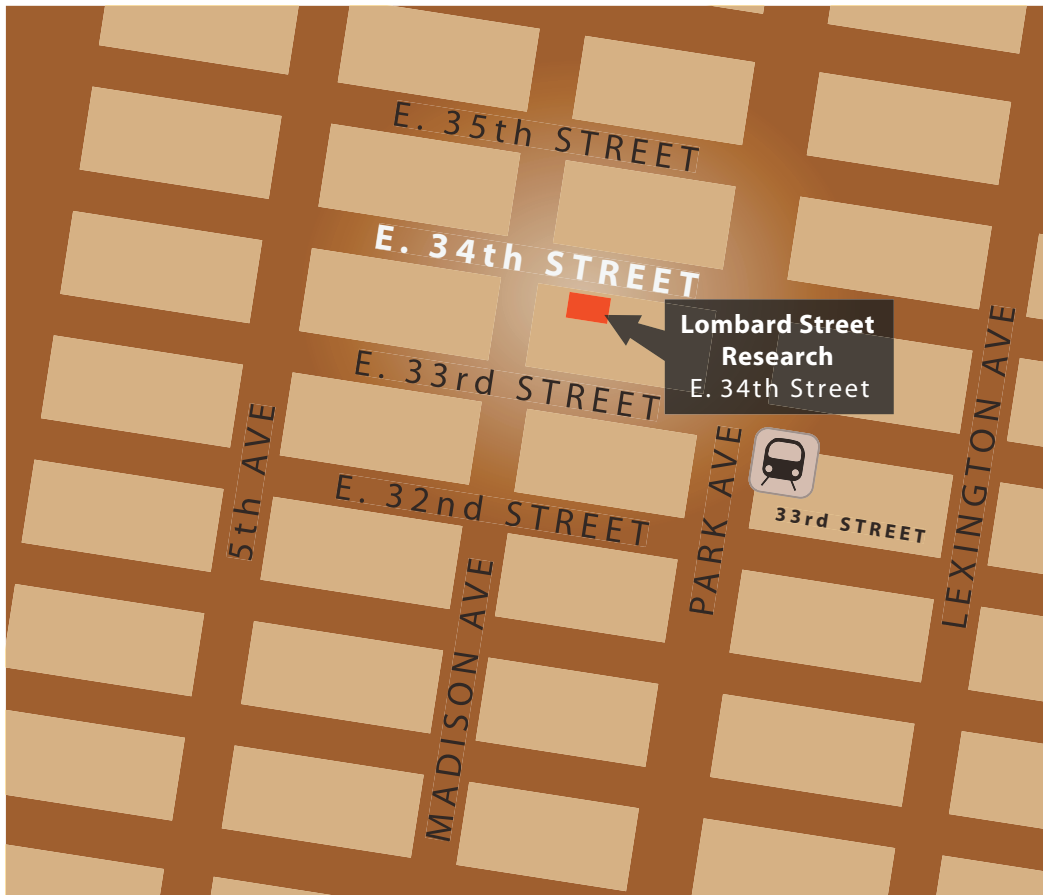

Lombard Street Research

www.lombardstreetresearch.com

Lombard Street Research (US) Inc,
183 Madison Avenue, Suite 1716, New York 10016
Tel: +1 212 367 7644.

How to find us:

Our address is Madison Avenue, but the building entrance is in E.34th Street, just around the corner.

Subway links:

B, D, F, N, Q, R, V or W to
34th Street / Herald Square.

6 to **33rd Street.**